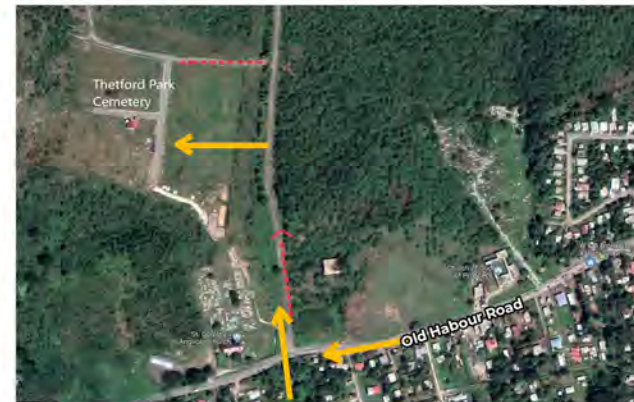

**Thetford Park Cemetery is located**  
**Approximately 2.8 km from the town of Old Harbour and 0.2 km from**  
**Church Pen Community.**  
**Coming from Spanish Town, make the first right turn before reaching the**  
**St. Dorothy's Anglican Church and then take the first left.**